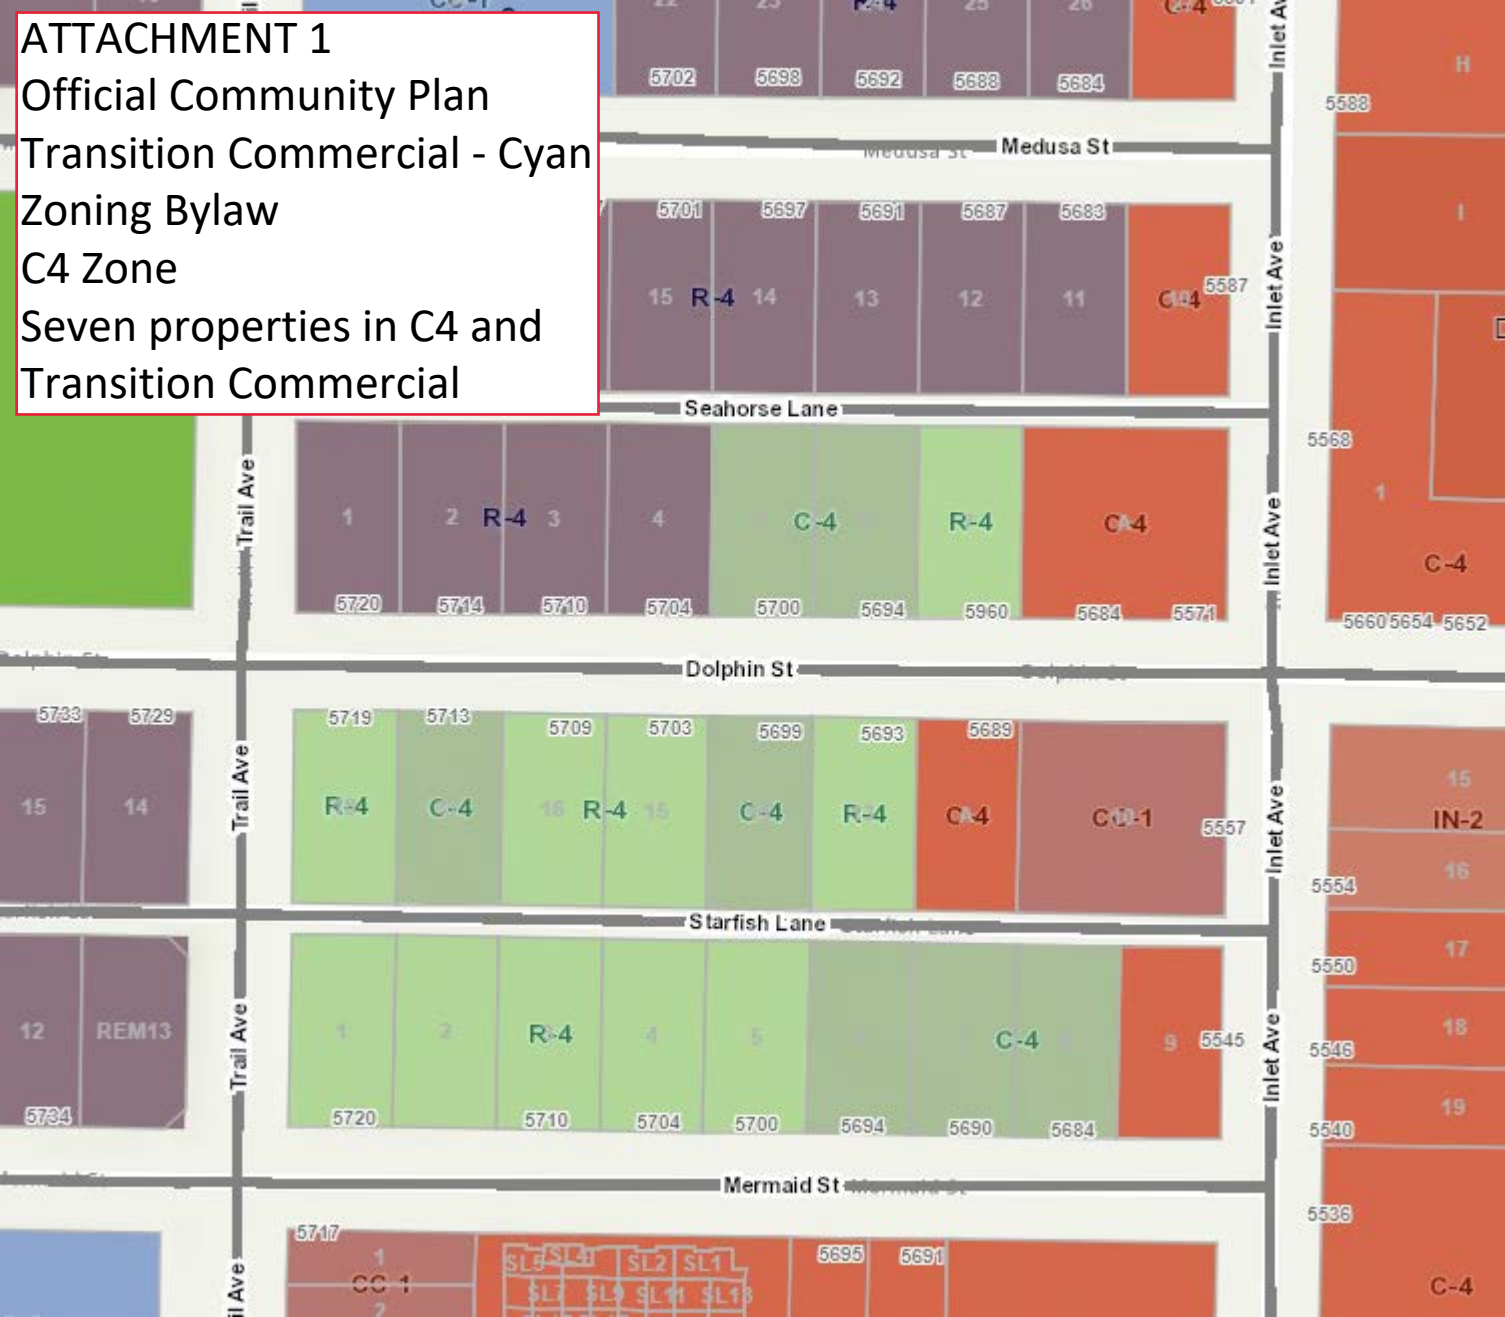

ATTACHMENT 1
Official Community Plan
Transition Commercial - Cyan
Zoning Bylaw
C4 Zone
Seven properties in C4 and
Transition Commercial

ATTACHMENT 2
Official Community Plan
Land Use Designations
Downtown Centre - Red
Transition Commercial - Cyan